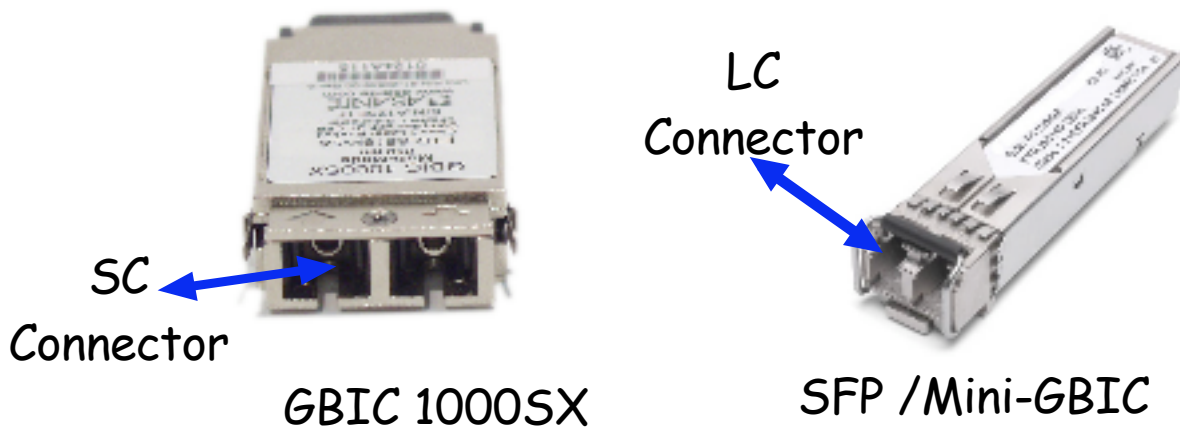

SFP (Small Form-Factor Pluggable)/Mini-GBIC Port

Standard GBIC (Gigabit Interface Converter) Port

GBIC 1000SX IntraCore 35516, 35160, 3548-2GT, 3524
SFP /Mini-GBIC IntraCore 36240, 36480, 3624-PWR FriendlyNet GX5-448w, GX5-424w

Duplex SC
Used for 100FX and Gigabit

Duplex LC
Used for Gigabit SFP

ST
Used for 10FX

MTRJ
Asante Does Not Use