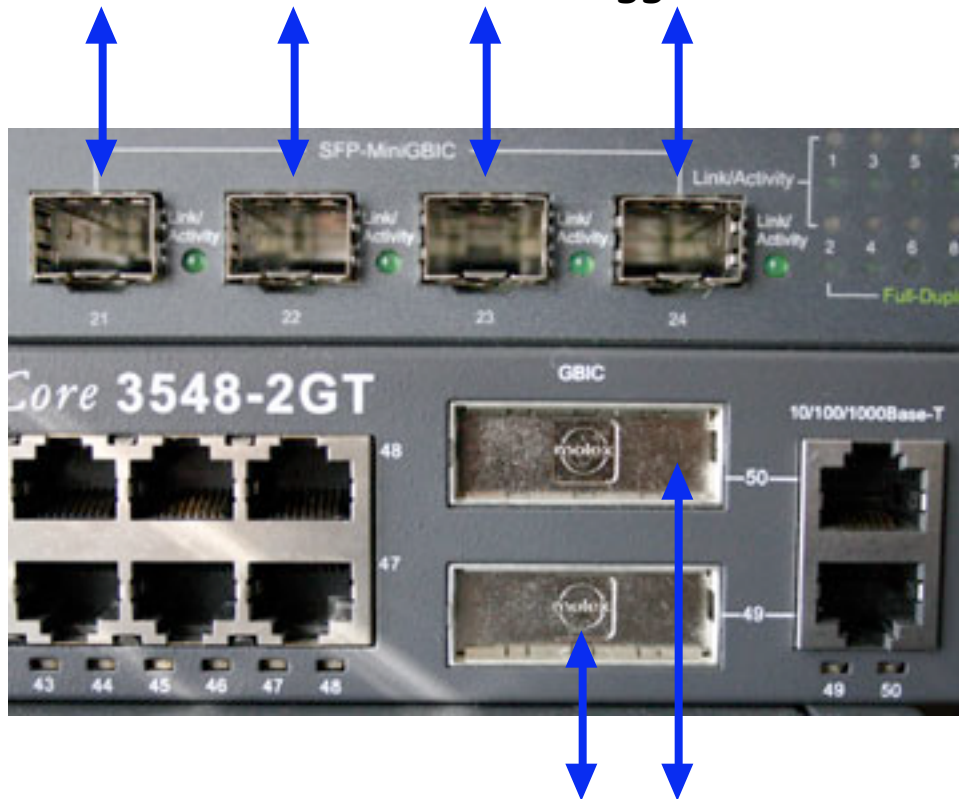

SFP (Small Form-Factor Pluggable)/Mini-GBIC Port

Standard GBIC (Gigabit Interface Converter) Port

GBIC 1000SX IntraCore 35516, 35160, 3548-2GT, 3524
SFP /Mini-GBIC IntraCore 36240, 36480, 3624-PWR FriendlyNet GX5-448w, GX5-424w

Duplex SC
Used for 100FX and Gigabit

Duplex LC
Used for Gigabit SFP

ST
Used for 10FX

MTRJ
Asante Does Not Use