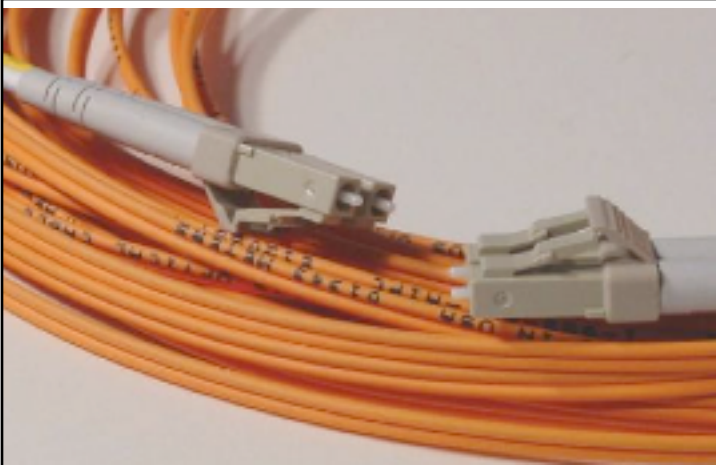

SFP (Small Form-Factor Pluggable)/Mini-GBIC Port

Standard GBIC (Gigabit Interface Converter) Port

GBIC 1000SX IntraCore 35516, 35160, 3548-2GT, 3524
SFP /Mini-GBIC IntraCore 36240, 36480, 3624-PWR FriendlyNet GX5-448w, GX5-424w

Duplex SC
Used for 100FX and Gigabit

Duplex LC
Used for Gigabit SFP

ST
Used for 10FX

MTRJ
Asante Does Not Use